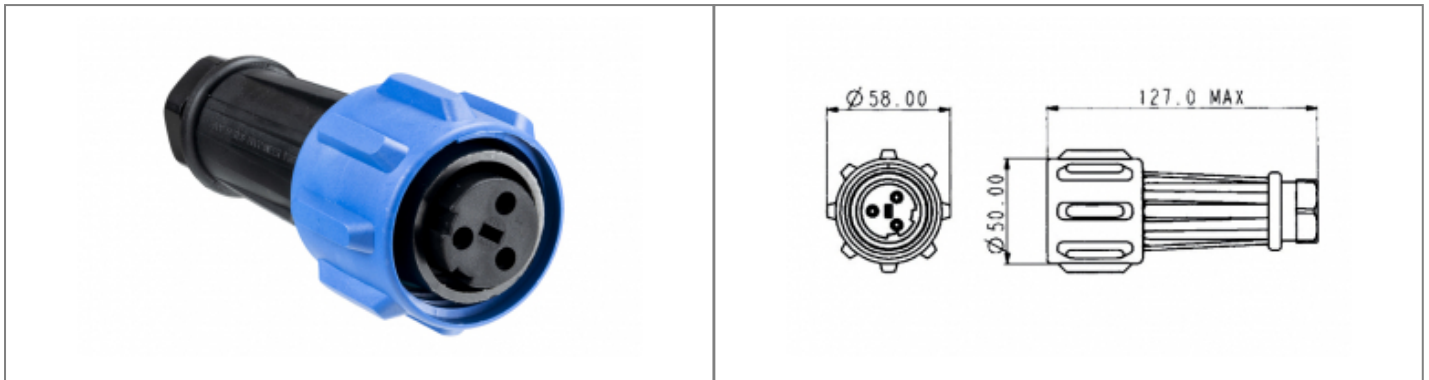

## Product Name // Flex Cable Connector PX0911 Series 3 Contact Socket 9mm-11mm Cable (White Gland)

[View Product Page](#)

### // Product Description:

- ⊕ Flex Cable Connectors
- ⊕ Water and dustproof to IP68 when mated with compatible connector
- ⊕ Positive fast-acting locking ring - can be turned with a gloved hand
- ⊕ Plug or Socket
- ⊕ 2, 3, 4, 5, 7, 10 Contact with leading Earth on 3, 4, 5, 7 Contact versions, trailing Neutral on 5 Contact version
- ⊕ Screw Terminals
- ⊕ Choice of cable acceptance 7mm-22mm diameter depending on part code (see data for details):
  - ⊕ PX09 part codes 7mm-15mm diameter
  - ⊕ PXA9 part codes (large cable version with strain relief clamp) 14mm-22mm diameter
- ⊕ Packs of Cable Glands for differing cable diameters available separately (PX0980, PXA980)
- ⊕ PX0960/PX0990 Sealing Caps available separately to maintain IP rating of unmated connectors
- ⊕ Mate with PX09 or PXA9 Series Flex and Panel Mount Connectors, as appropriate

### // General Information:

Product Display Title:	Flex Cable Connectors
Product Family:	Circular Power Connectors
Product Series:	900 Series Buccaneer
Approvals:	UL
Body Material:	Polyamide (PA)
Body Material Type:	Plastic Body
Contact Type:	Socket Contact
Coupling Type:	Screw
Current Max:	32A
Diameter Over Coupling Ring Mm:	58mm
Flamability Rating:	UL94V-0
Function:	Flex Cable Connector
Ip Rating:	IP68
Max Cable Entry Size:	11mm
Min Cable Entry Size:	9mm
Max Contact Accomodation Awg:	13AWG
Min Contact Accomodation Awg:	10AWG
Max Contact Accomodation Mm2:	4mm <sup>2</sup>
Min Contact Accomodation Mm2:	2.6mm <sup>2</sup>
Max Operating Temperature:	+85°C
Min Operating Temperature:	-40°C
Number Of Contacts:	3 Contacts
Voltage Max:	600V