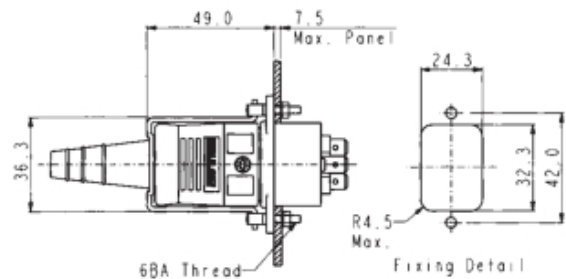

Product Name // Retaining Clip For Flange Mount C20 Inlet

[View Product Page](#)

// Product Description:

- ⬡ Retaining Clips
- ⬡ Prevent accidental removal of mating connector
- ⬡ Suitable for the following connector combinations only:
 - ⬡ KT0006 for Flange Mount IEC Inlets: PX0580+PX0587, PX0590+PX0597, PX0690+PX0587, PX0675+PX0686, PX0793+PX0686
 - ⬡ KT0009 for Flange Mount Fused IEC Inlets: PF0001+PX0587, PF0002+PX0587, PF0030+PX0587
 - ⬡ KT0012 for Flange Mount C20 IEC Inlet: PX0596+PX0599

// General Information:

Product Display Title:	Retaining Clips
Product Family:	IEC Connectors
Product Series:	IEC60320 Main Inlets and Outlets
Body Material:	SS 304
Function:	Accessory
iec Connector Mates With:	PX0596+PX0599