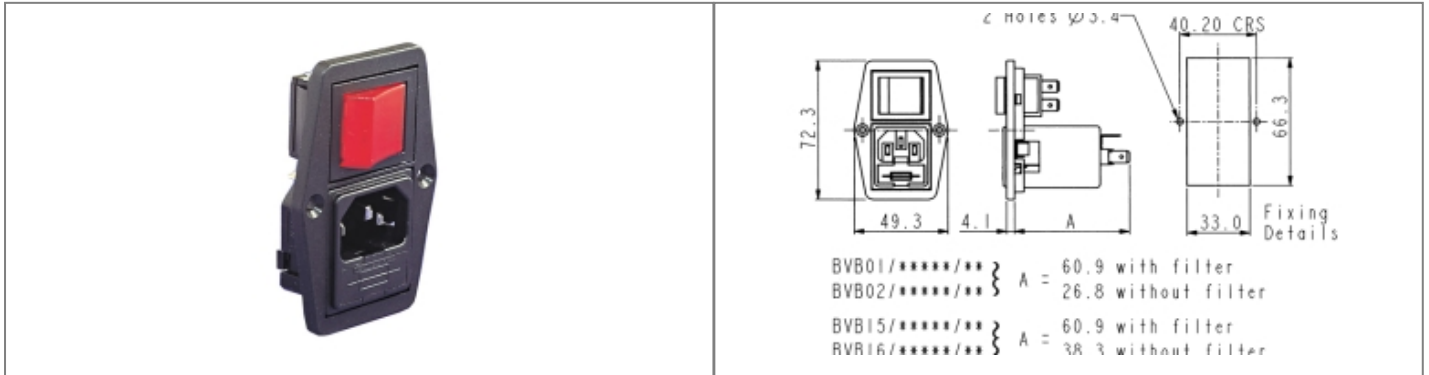

**Product Name // Vertical Power Entry Module 72.3mm
 Side Fixing Flange Mount C14 Cold Condition Inlet Integral
 Twin Fused (PF0033) 6.3mm Tab Termination A0220 Filter
 (2A PS26/A L/C v2) Double Contact Illuminated Switch
 Marked I/O Green**

[View Product Page](#)

// Product Description:

- ⊕ Vertical Power Entry Module 67.5mm/81.5mm (part codes prefixed BVA) and 59mm/72.3mm (part codes prefixed BVB)
- ⊕ Screw fix to panel via choice of fixing flanges, depending on part code:
- ⊕ Part codes prefixed BVA: Top fixing flanges
- ⊕ Part codes prefixed BVB: Side fixing flanges
- ⊕ C14 Cold Condition Inlet with integral fuseholder(s) depending on part code:
- ⊕ Part codes prefixed BVA01, BVB01, BVA02, BVB02: PF0011 Single Fused Inlet
- ⊕ Part codes prefixed BVA15, BVB15, BVA16, BVB16: PF0033 Twin Fused Inlet
- ⊕ Choice of Termination depending on part code:
- ⊕ Part codes prefixed BVA01, BVB01, BVA15, BVB15: 6.3mm Tab
- ⊕ Part codes prefixed BVA02, BVB02, BVA16, BVB16: 2.8mm Tab
- ⊕ Choice of mains filter depending on part code:
- ⊕ Part codes containing /Z0000 are unfiltered
- ⊕ Choice of mains filter options (part codes containing codes starting /A)
- ⊕ Choice of many other options as specified by individual part code, including indicators, illuminated switches, switch markings, etc

// General Information:

Product Display Title:	Vertical Power Entry Module 67.5mm/81.5mm (part codes prefixed BVA) and 59mm/72.3mm (part codes prefixed BVB)
Product Family:	IEC Connectors
Product Series:	Power Entry Modules
Current Max:	2A
Filter Type:	2A PS26/A L/C v2
Function:	C14 Inlets
Fuseholder Inlet Type:	Integral Twin Fused
iec Connector Components:	None
iec Connector Mates With:	PF0033
iec Filter Options:	A0220
iec Neon Colour:	Green
iec Vertical Module Height:	72.3mm
Inlet Type:	C14 Cold Condition Inlet
Switch Type:	Double Contact Marked I/O Illuminated
Voltage Max:	250V